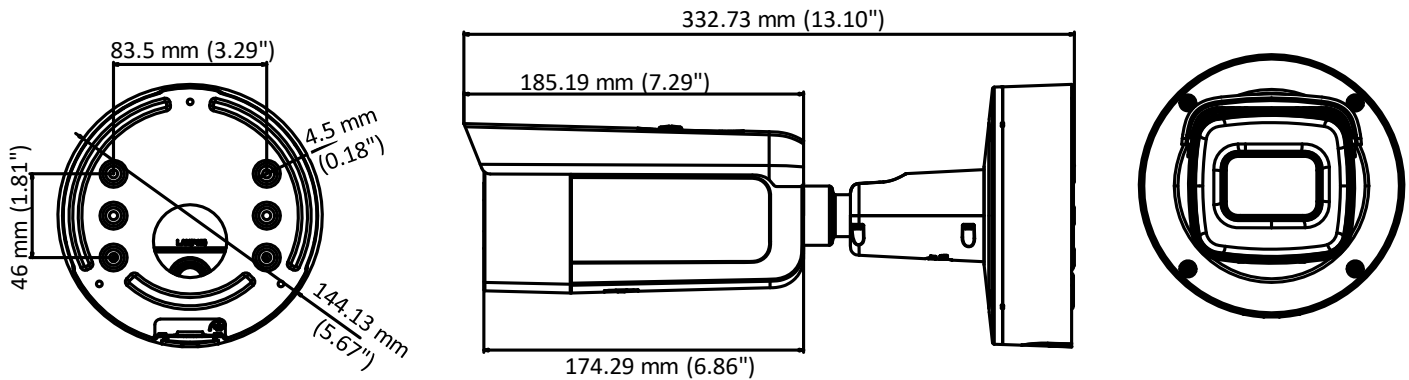

Available Model:

DS-2CD2625FWD-IZS

Dimensions

Accessories

DS-1275ZJ-S-SUS
Vertical Pole Mount

Distributed by